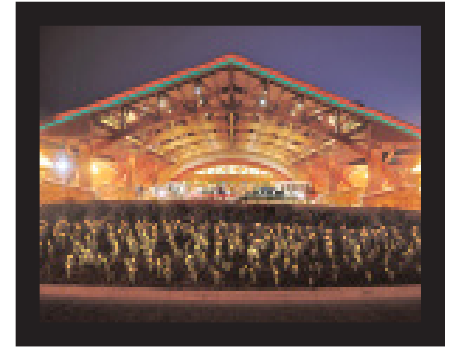

Travel Treasures & Tours Presents a Day Trip to:
Soaring Eagle Casino

Enjoy a day of gambling
 at Mt. Pleasant's beautiful casino!

You will receive \$20 in coin, \$10 in food, & \$10 in Bingo Bucks!*

*casino incentive given by the casino and is subject to change

*itinerary including times, locations, and casino incentive is subject to change without prior notice

Thursday, October 28, 2021 Itinerary

7:00am	Depart Dearborn Public Library
7:50am	Depart Meijer at 13 Mile & Little Mack (S. Side of Lot - back of Garden Center)
11:00am	Arrive at Soaring Eagle Casino
4:30pm	Depart Soaring Eagle Casino
7:30-8:30pm	Approximate arrival home